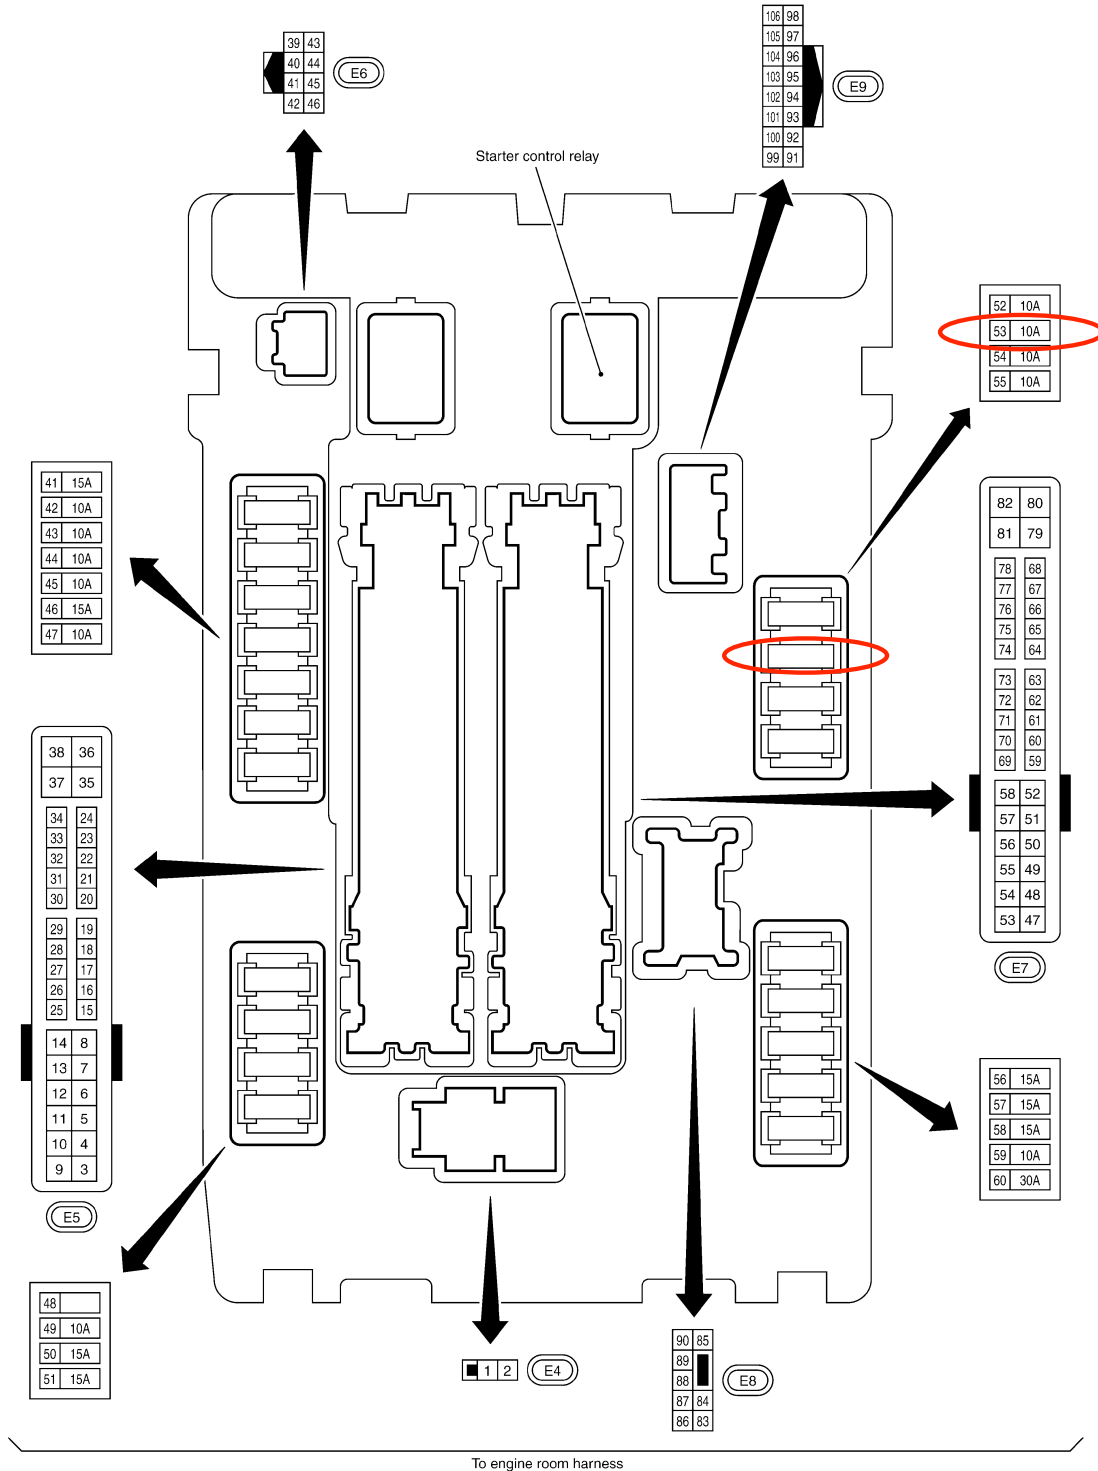

IPDM E/R (INTELLIGENT POWER DISTRIBUTION MODULE ENGINE ROOM)

< DTC/CIRCUIT DIAGNOSIS >

[POWER SUPPLY & GROUND CIRCUIT]

IPDM E/R (INTELLIGENT POWER DISTRIBUTION MODULE ENGINE ROOM)

Fuse, Connector and Terminal Arrangement

INFOID:000000008294899

2011/07/07

JRMWC4290GB