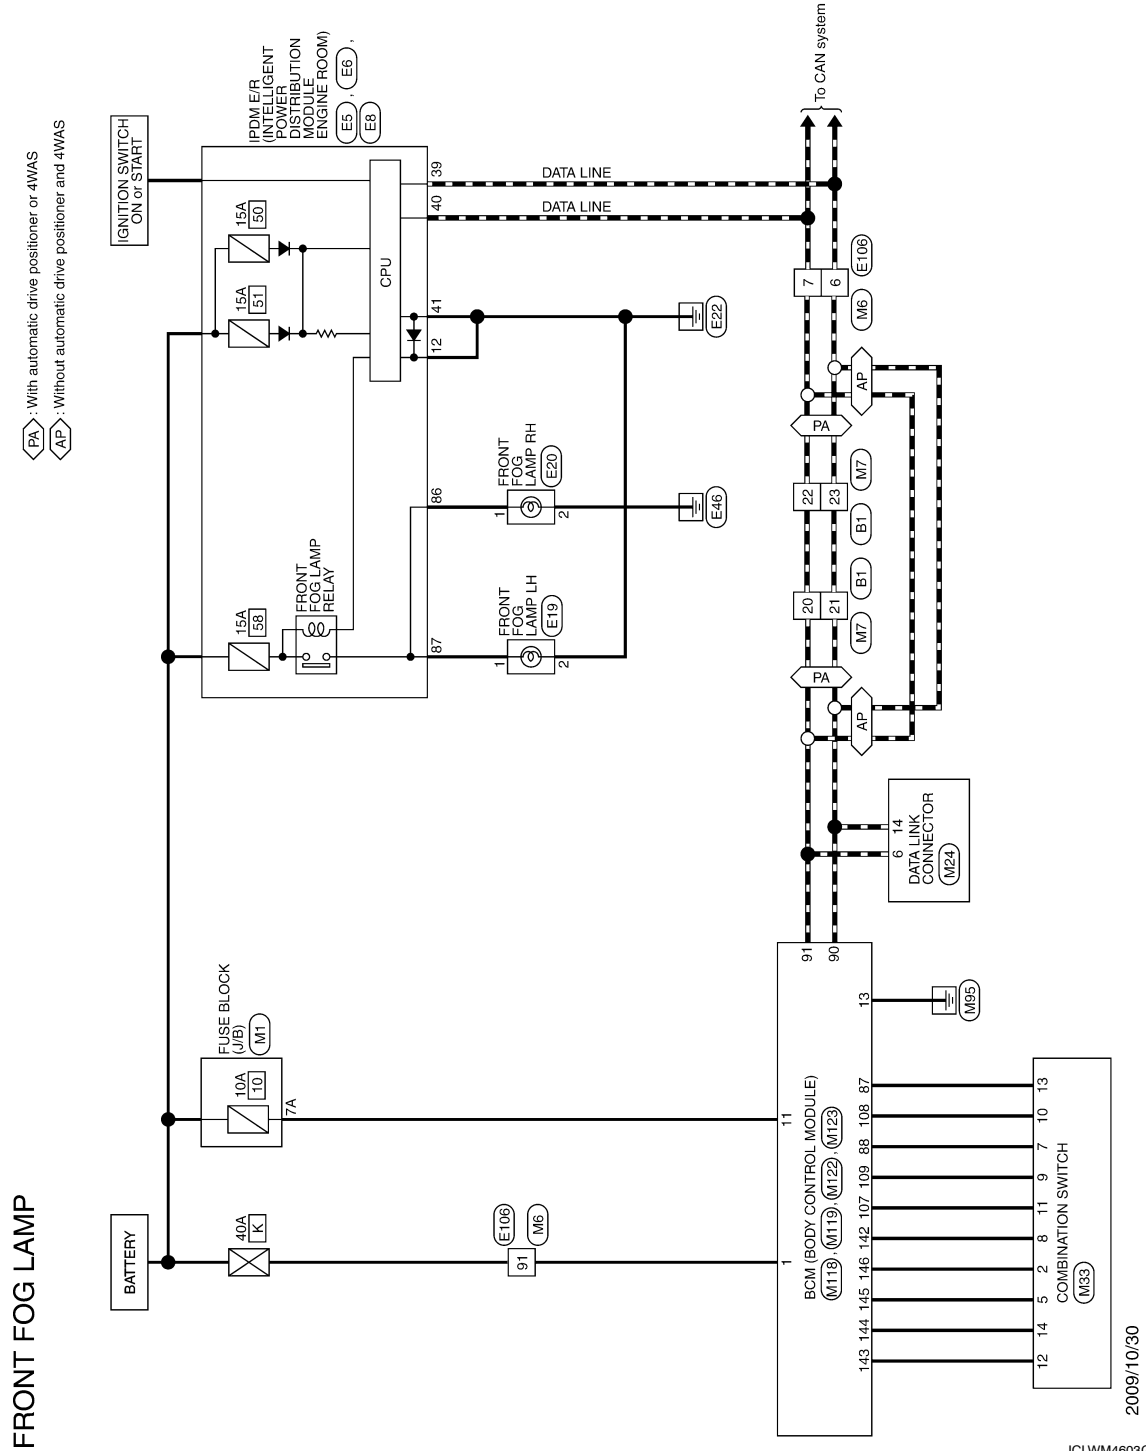

FRONT FOG LAMP SYSTEM

< DTC/CIRCUIT DIAGNOSIS >

[XENON TYPE]

FRONT FOG LAMP SYSTEM

Wiring Diagram - FRONT FOG LAMP -

INFOID:000000005630843

A
B
C
D
E
F
G
H
I
J
K
EXL
M
N
O
P