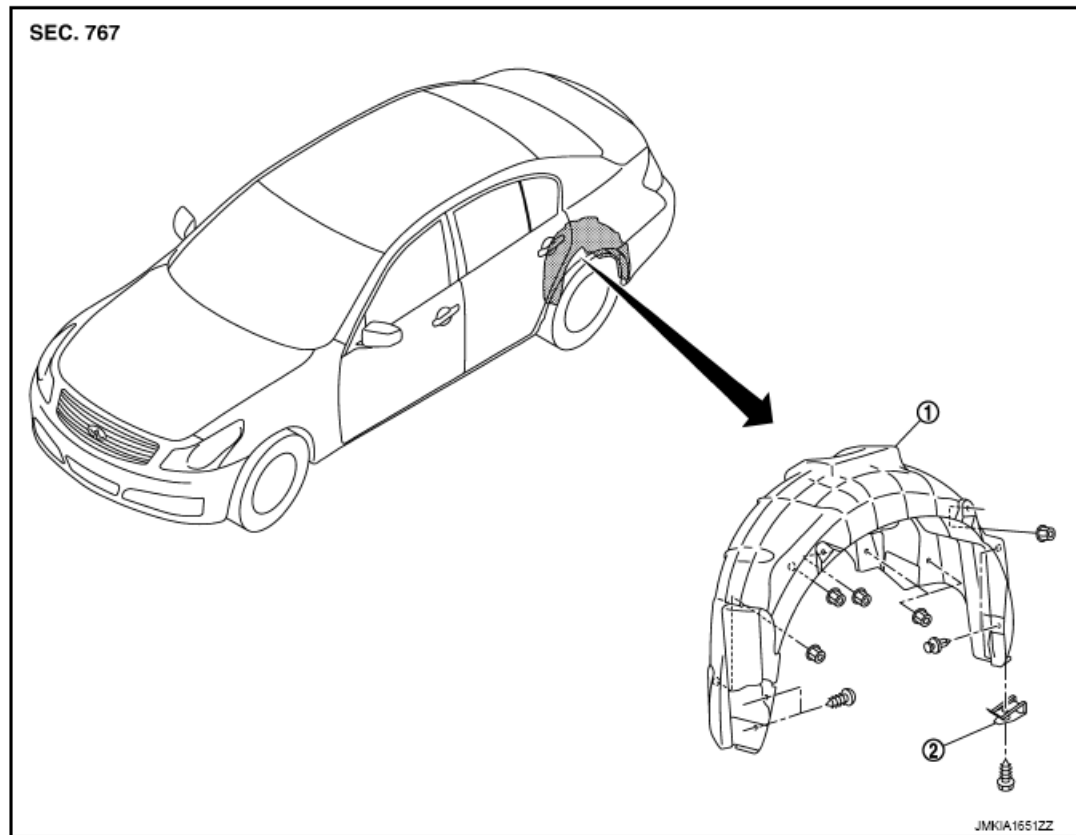

INSTALLATION

Install in the reverse order of removal.

REAR WHEEL HOUSE PROTECTOR

REAR WHEEL HOUSE PROTECTOR : Exploded View

INFOID:000000004240830

1. Rear wheel house protector 2. Spring nut

REAR WHEEL HOUSE PROTECTOR : Removal and Installation

INFOID:000000004240831

REMOVAL

Revision: 2008 September

EXT-24

2009 G37 Sedan